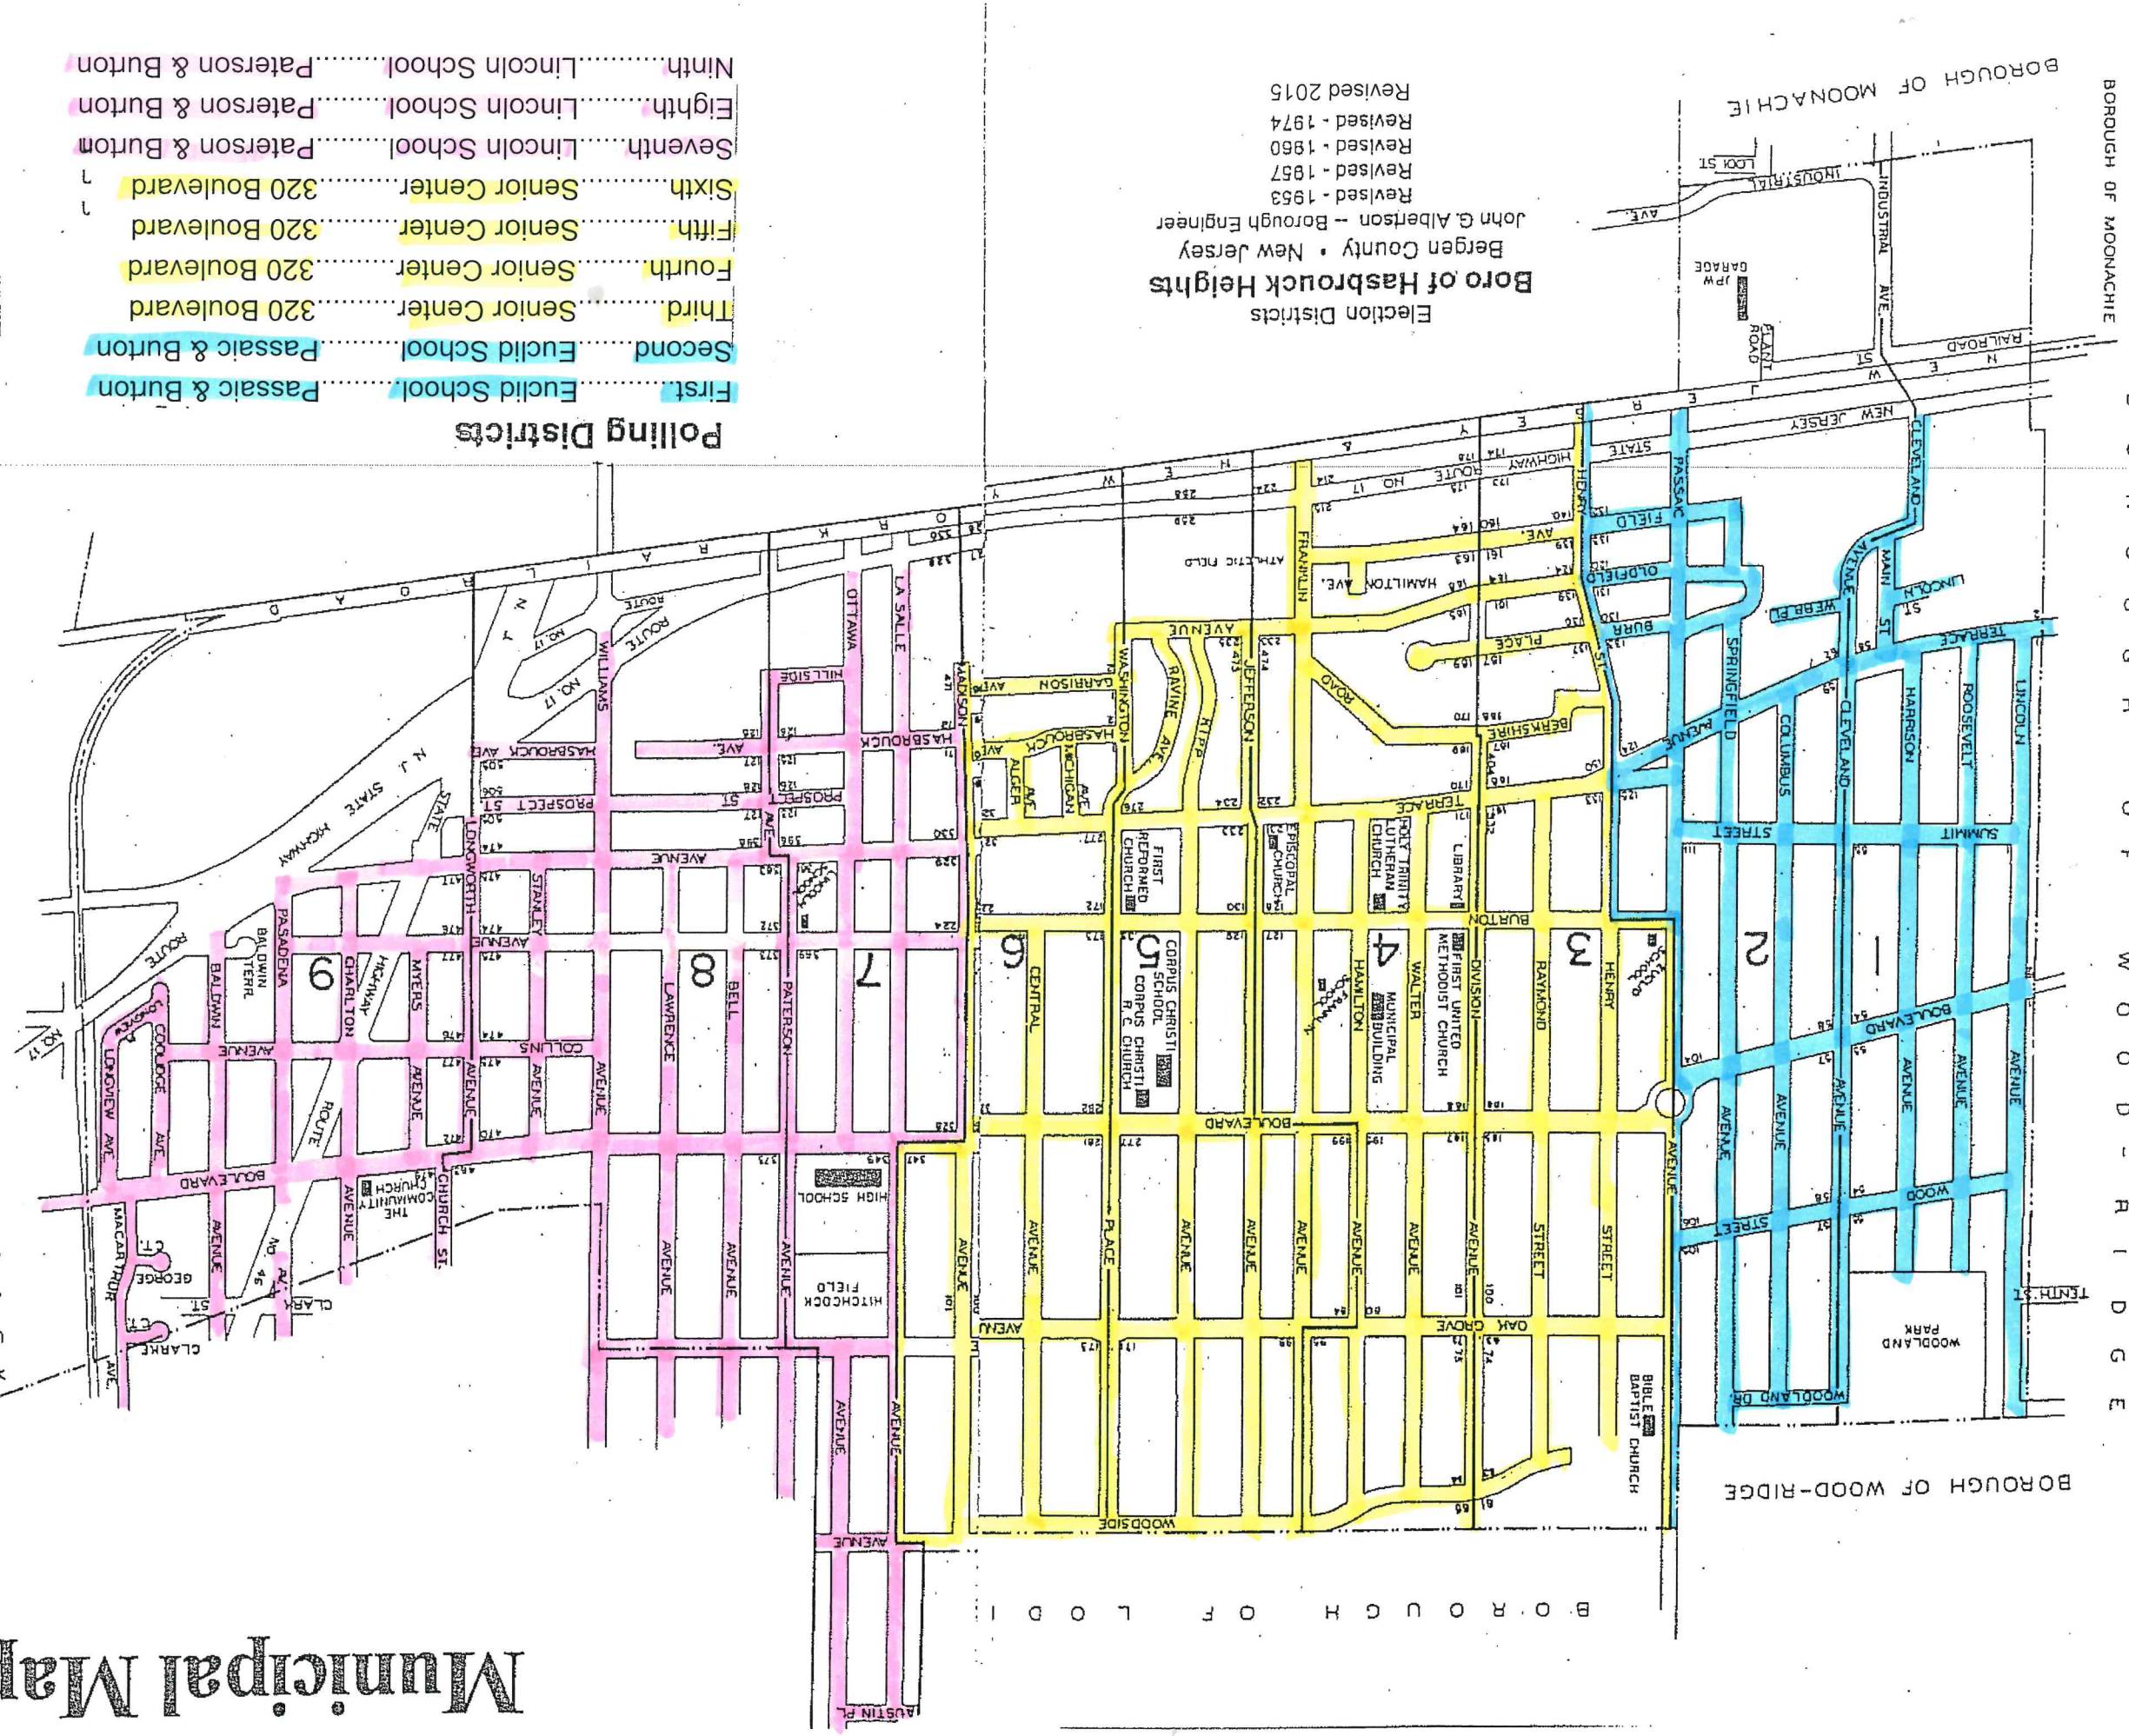

Municipal Map

CITY OF HACKENSACK

Polling Districts

- First: Euclid School, Passaic & Burton
- Second: Euclid School, Passaic & Burton
- Third: Senior Center, 320 Boulevard
- Fourth: Senior Center, 320 Boulevard
- Fifth: Senior Center, 320 Boulevard
- Sixth: Senior Center, 320 Boulevard
- Seventh: Lincoln School, Paterson & Burton
- Eighth: Lincoln School, Paterson & Burton
- Ninth: Lincoln School, Paterson & Burton

Election Districts
 Boro of Hasbrouck Heights
 Bergen County - New Jersey
 John G. Albertson - Borough Engineer
 Revised - 1953
 Revised - 1957
 Revised - 1960
 Revised - 1974
 Revised 2015

BOROUGH OF LODI

BOROUGH OF WOOD-RIDGE

BOROUGH OF WOOD-RIDGE

BOROUGH OF MOONACHIE

BOROUGH OF MOONACHIE